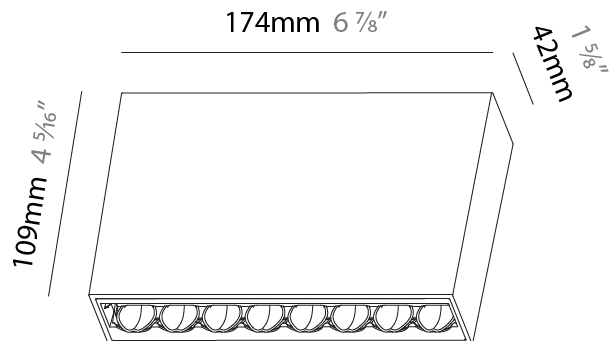

GENERAL

Series: Magiq Hollow Wallwash
Subseries: Magiq Hollow Wallwash
Brand: Prolight
Division: Architectural
Mounting Type: Surface
Mounting Location: Ceiling
Subcategory: Wallwash

PHYSICAL

Shape: Rectangle
Length (mm): 174
Length (in): 6 ⁷/₈
Width (mm): 42
Width (in): 1 ⁵/₈
Height (mm): 109
Height (in): 4 ⁵/₁₆
Light Distribution: Direct
Fixture Finish: SSR / BKV / CWI / CRY / HAB / UFT / ITA / RUA / FTG / MYG / LOD / PUS / FRO / FUP / KIA / POP / BLS / SPG / MEY / GOH / GUM / CHC / COM / ABZ / JAG / OBR / MOS / ROR
Holder Finish: WHI / BLK
Fixture Material: Aluminum Die Cast

ELECTRICAL

Lamp Type: LED (Zhaga Standard)
Input Wattage (W): 19
Total Output Wattage (W): 17.3
Dimming: Tri-Mode (Non-Dimming and Phase Dimming (120Vac only) and 0-10V Dimming)
Driver Included: Yes
Driver Location: Integrated
Driver Type: Constant Current - Universal
Driver Class: Class 1
Input Voltage (V): 120 - 277
Constant Current (mA): 700mA

LED

Number of LEDs: 4
Color Temperature (°K): 2700 / 3000 / 3500 / 4000
Max. Delivered Lumen (lm): 1270 / 1270 / 1513 / 1544
Nominal Lumen (lm): 1492 / 1492 / 1778 / 1814
CRI: >90 CRI
Efficiency (%): 80
Lamp Life (hrs): 50000

OPTICAL

Adjustability: Fixed

RATINGS AND CERTIFICATIONS

Certified By: Certified for North American Standards
IP rating: IP20